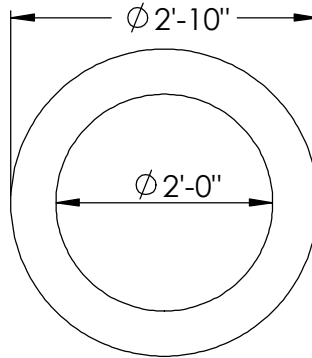

24" I.D. Grade
Adjustment Ring

GAR24-2 (80#) 2"

GAR24-3 (119#) 3"

GAR24-4 (158#) 4"

GAR24-5 (198#) 5"

GAR24-6 (237#) 6"

GAR24-13 (515#) 1'-1"

REINFORCEMENT:
2", 3", 4" 5" AND 6" EACH CONTAIN
1 HOOP OF #4 BAR
13" CONTAINS 2 HOOPS OF #4 BAR

PRODUCT NAME

GRADE ADJUSTMENT RING DETAILS

MODEL#

GAR24-2, GAR24-3, GAR24-4
GAR24-5, GAR24-6, GAR24-13