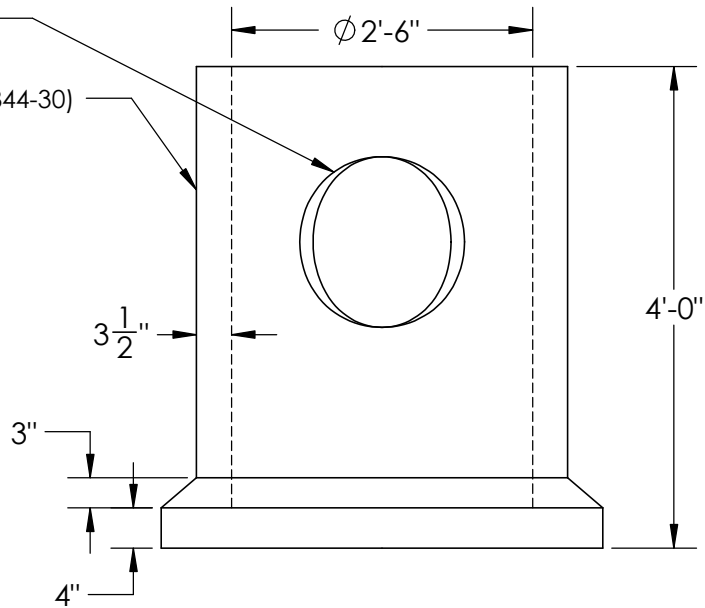

- 2" - 40 LBS (PRODUCT #1844-2)
- 4" - 80 LBS (PRODUCT #1844-4)
- 6" 120 LBS (PRODUCT #1844-6)
- 12" - 240 LBS (PRODUCT #1844-12)

(2) Ø17" KNOCKOUTS

BASE -1,880 LBS (PRODUCT #1844-30)

NOTES:

~ MEETS OR EXCEEDS THE REQUIREMENTS
 OF ASTM C-478 / AASHTO M-199

Ø30" CATCH BASIN

MODEL #:

1844-30