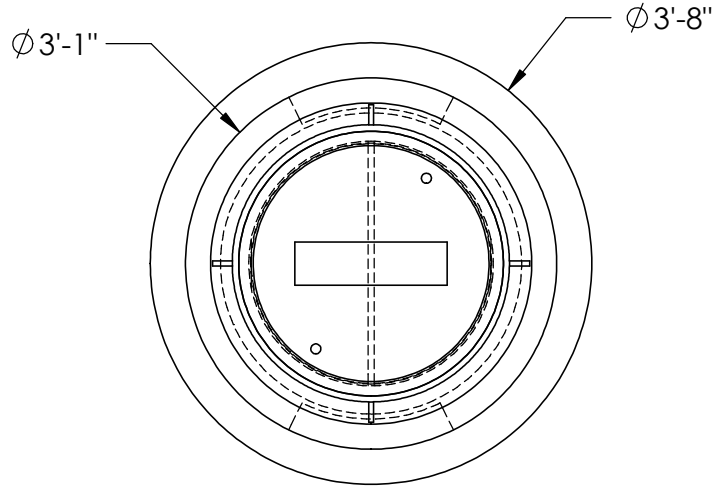

2215 E. BROOKLYN AVE - SPOKANE, WA 99217
TOLL FREE 1-800-888-4573
(509) 325-4573 FAX (509) 325-5098
SPOKANE - LEWISTON - YAKIMA
www.wilbertprecast.com

6" CAST-IRON SLOTTED
(PRODUCT #1219)

Ø30" RISERS

- 2" - 40 LBS (PRODUCT #1844-2)
- 4" - 80 LBS (PRODUCT #1844-4)
- 6" 120 LBS (PRODUCT #1844-6)
- 12" - 240 LBS (PRODUCT #1844-12)

(2) Ø17" KNOCKOUTS

BASE -1,880 LBS (PRODUCT #1844-30)

NOTES:

~ MEETS OR EXCEEDS THE REQUIREMENTS
OF ASTM C-478 / AASHTO M-199

Ø30" CATCH BASIN

MODEL #:

1844-30