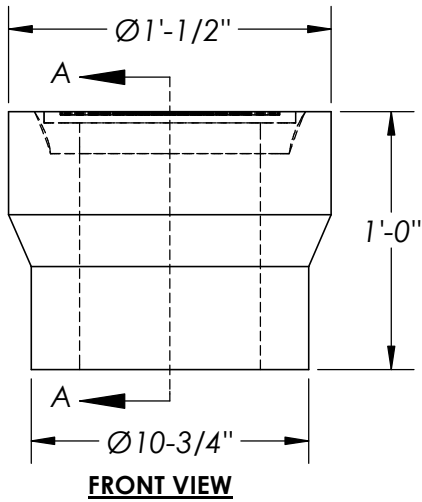

2215 E. BROOKLYN AVE - SPOKANE, WA 99217
TOLL FREE 1-800-888-4573
(509) 325-4573 FAX (509) 325-5098
SPOKANE - LEWISTON - YAKIMA
www.wilbertprecast.com

WP - GROUND ROD BASE 12