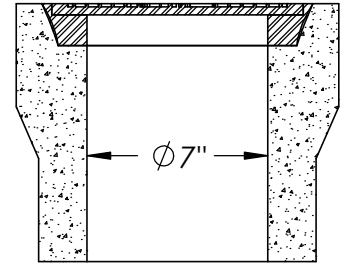

2215 E. BROOKLYN AVE - SPOKANE, WA 99217
TOLL FREE 1-800-888-4573
(509) 325-4573 FAX (509) 325-5098
SPOKANE - LEWISTON - YAKIMA
www.wilbertprecast.com

WP - GROUND ROD BASE 12