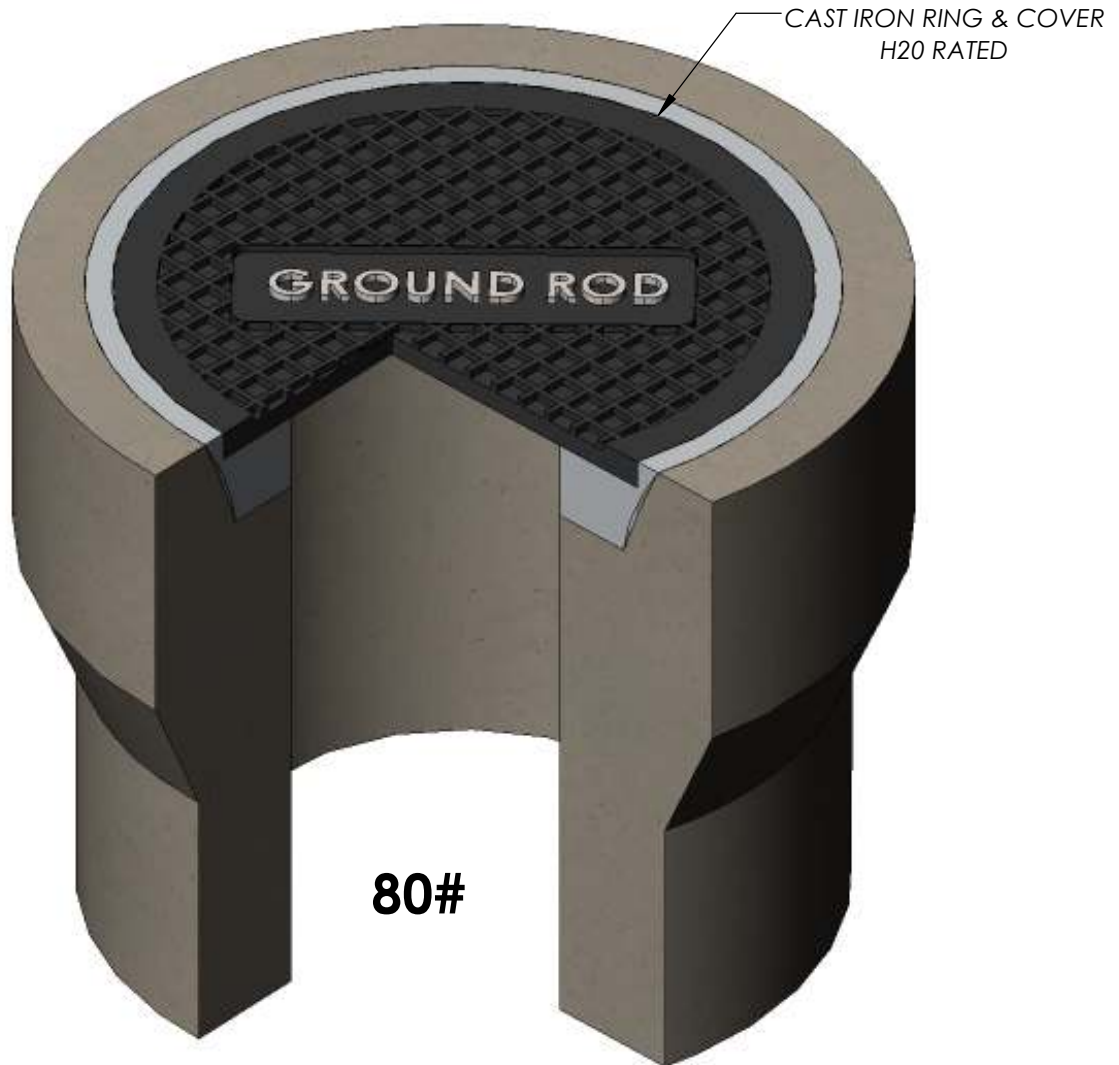

2215 E. BROOKLYN AVE - SPOKANE, WA 99217
TOLL FREE 1-800-888-4573
(509) 325-4573 FAX (509) 325-5098
SPOKANE - LEWISTON - YAKIMA
www.wilbertprecast.com

WP - GROUND ROD BASE 12