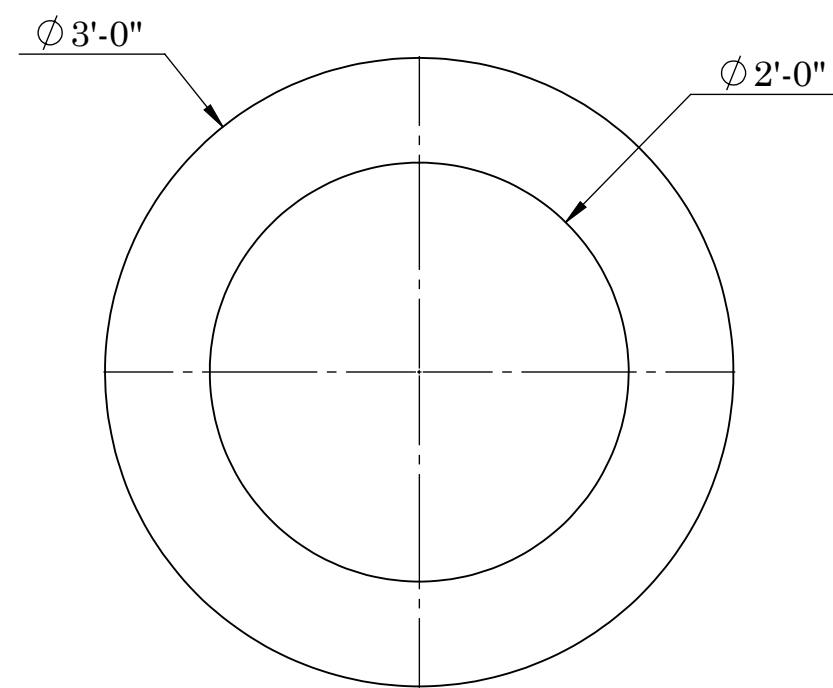

8 7 6 5 4 3 2 1

D

**GRADE RINGS 2" - 6"**

C

**GRADE RINGS 1'-1"**

B

D

C

B

**REINFORCEMENT:**  
 -2", 3", 4", 5", & 6" RINGS CONTAIN  
 1 HOOP OF #4 BAR  
 -13" RING CONTAINS 2 HOOPS  
 OF #4 BAR

**2215 E. BROOKLYN AVE  
 SPOKANE, WA 99217  
 TOLL FREE 1-800-888-4573  
 (509) 325-4573 FAX (509) 325-5098  
 SPOKANE - LEWISTON - YAKIMA  
 www.wilbertprecast.com**

**TITLE:** Ø24" I.D. GRADE ADJUSTMENT RINGS

<b>SIZE</b> <b>B</b>	<b>DWG. NO.</b> GAR24-2, GAR24-3, GAR24-4 GAR24-5, GAR 24-6, GAR24-13	<b>SCALE:</b> NTS	<b>DATE:</b> 7/14/2025
-------------------------	---	----------------------	---------------------------