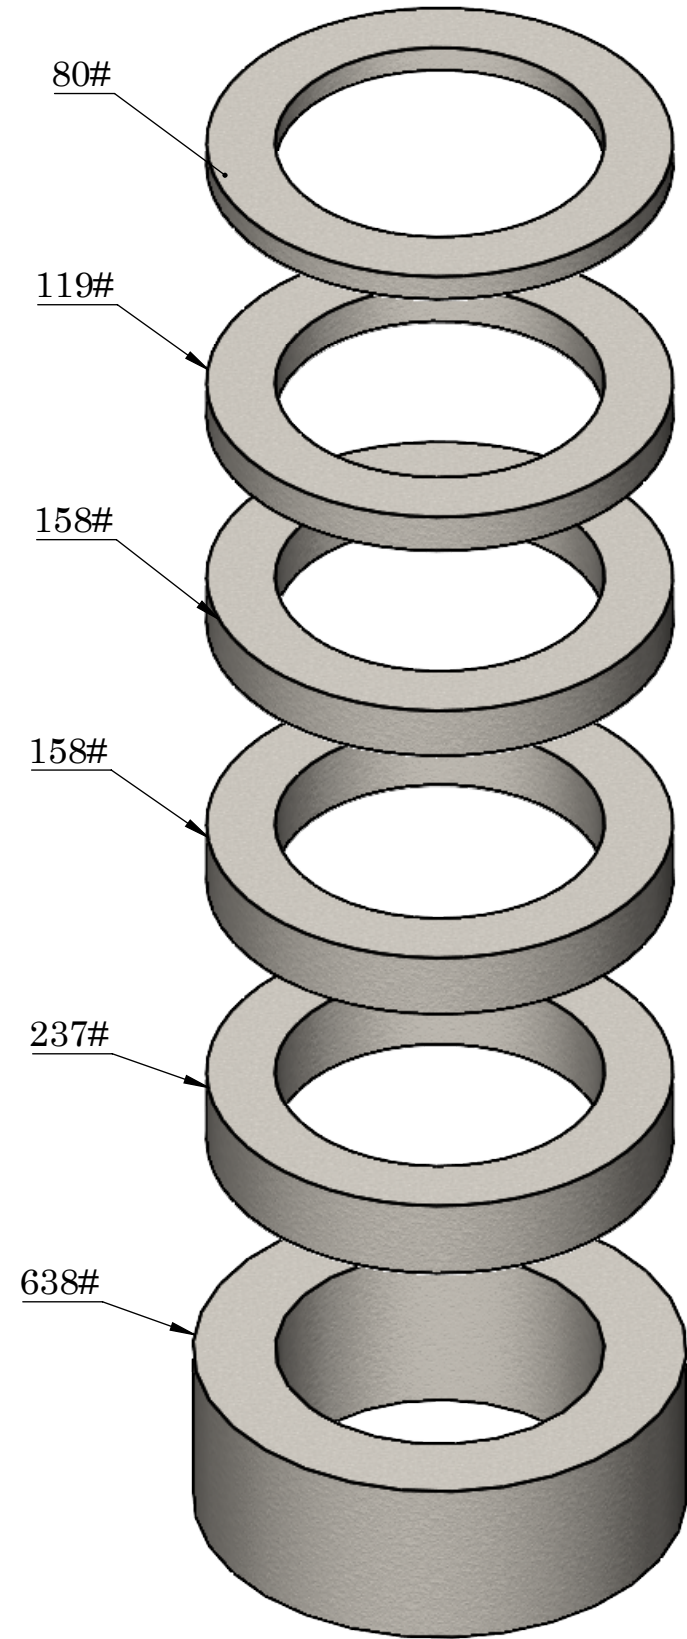

8 7 6 5 4 3 2 1

D

**GRADE RINGS 2" - 6"**

C

**GRADE RINGS 1'-1"**

B

D

C

B

**REINFORCEMENT:**  
 -2", 3", 4", 5", & 6" RINGS CONTAIN  
 1 HOOP OF #4 BAR  
 -13" RING CONTAINS 2 HOOPS  
 OF #4 BAR

**2215 E. BROOKLYN AVE  
 SPOKANE, WA 99217  
 TOLL FREE 1-800-888-4573  
 (509) 325-4573 FAX (509) 325-5098  
 SPOKANE - LEWISTON - YAKIMA  
 www.wilbertprecast.com**

**TITLE:** Ø24" I.D. GRADE ADJUSTMENT RINGS

<b>SIZE</b> <b>B</b>	<b>DWG. NO.</b> GAR24-2, GAR24-3, GAR24-4 GAR24-5, GAR 24-6, GAR24-13	<b>SCALE:</b> NTS	<b>DATE:</b> 7/14/2025
-------------------------	---	----------------------	---------------------------

8 7 6 5 4 3 2 1

A

A