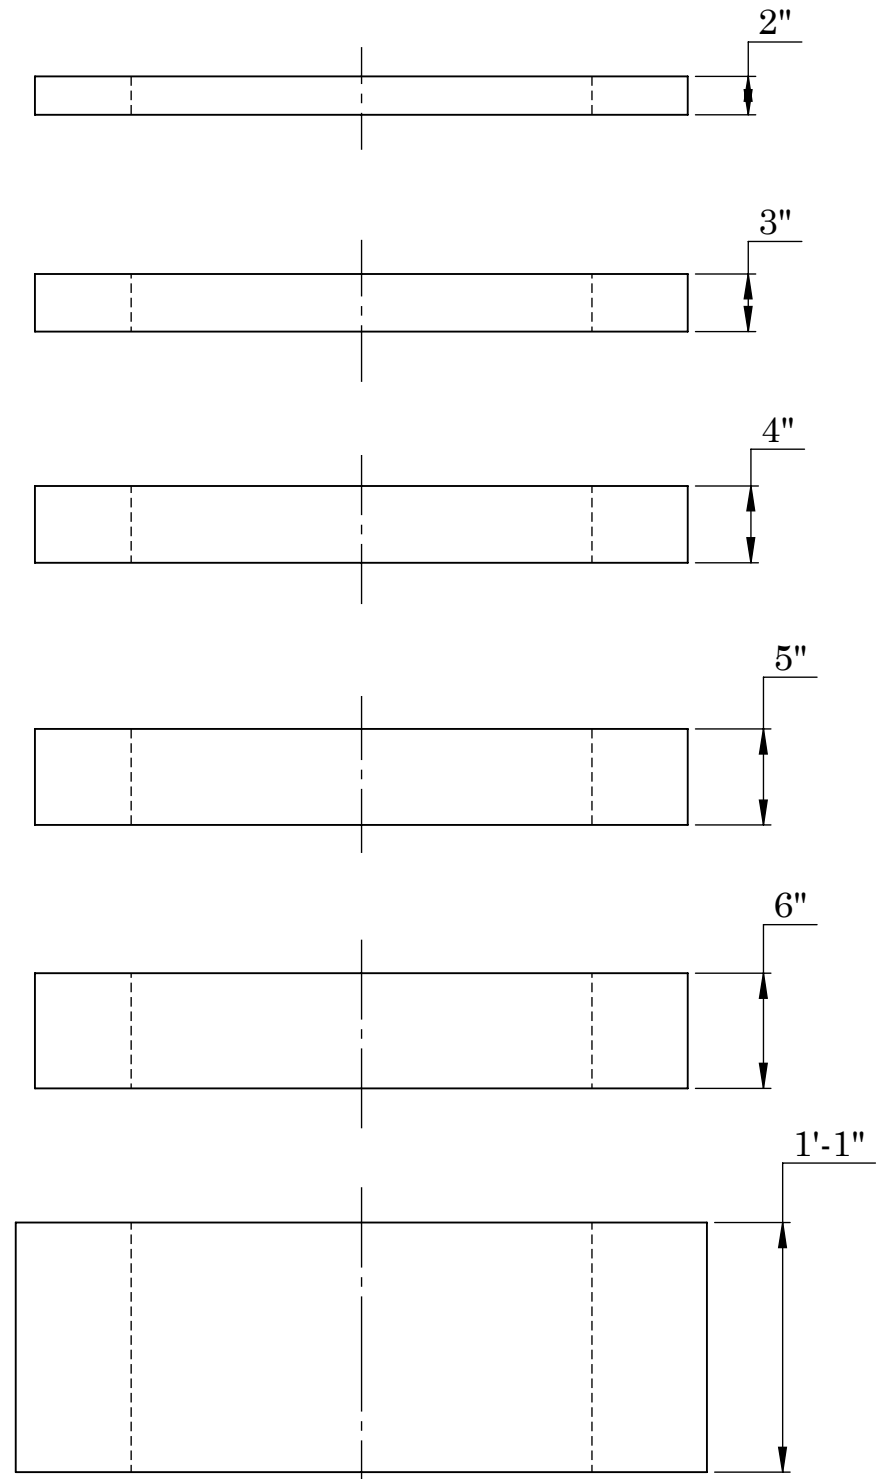

8 7 6 5 4 3 2 1

D

**GRADE RINGS 2" - 6"**

C

**GRADE RINGS 1'-1"**

B

D

C

B

**REINFORCEMENT:**  
 -2", 3", 4", 5", & 6" RINGS CONTAIN  
 1 HOOP OF #4 BAR  
 -13" RING CONTAINS 2 HOOPS  
 OF #4 BAR

**2215 E. BROOKLYN AVE  
 SPOKANE, WA 99217  
 TOLL FREE 1-800-888-4573  
 (509) 325-4573 FAX (509) 325-5098  
 SPOKANE - LEWISTON - YAKIMA  
 www.wilbertprecast.com**

**TITLE:** Ø24" I.D. GRADE ADJUSTMENT RINGS

<b>SIZE</b> <b>B</b>	<b>DWG. NO.</b> GAR24-2, GAR24-3, GAR24-4 GAR24-5, GAR 24-6, GAR24-13	<b>SCALE:</b> NTS	<b>DATE:</b> 7/14/2025
-------------------------	---	----------------------	---------------------------

8 7 6 5 4 3 2 1

A

A