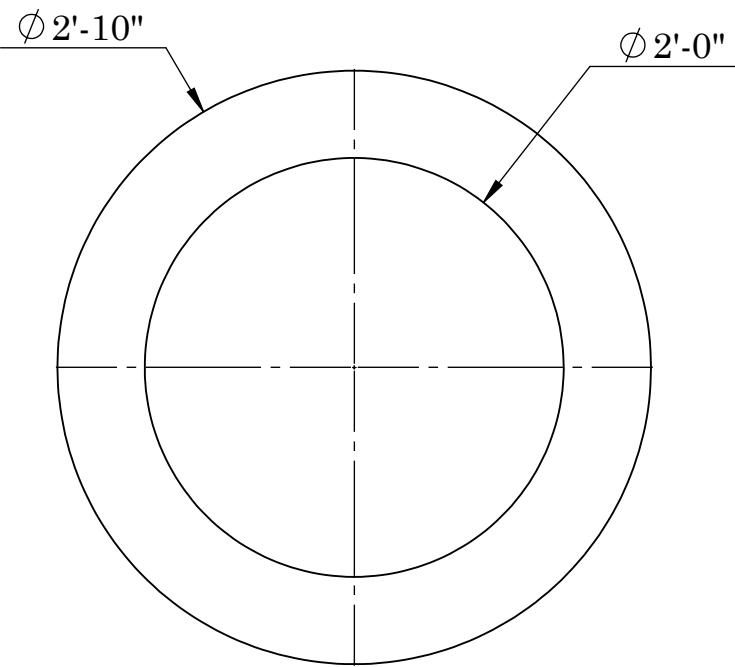

8 7 6 5 4 3 2 1

D

**GRADE RINGS 2" - 6"**

C

**GRADE RINGS 1'-1"**

B

D

C

B

**REINFORCEMENT:**  
 -2", 3", 4", 5", & 6" RINGS CONTAIN  
 1 HOOP OF #4 BAR  
 -13" RING CONTAINS 2 HOOPS  
 OF #4 BAR

**2215 E. BROOKLYN AVE  
 SPOKANE, WA 99217  
 TOLL FREE 1-800-888-4573  
 (509) 325-4573 FAX (509) 325-5098  
 SPOKANE - LEWISTON - YAKIMA  
 www.wilbertprecast.com**

**TITLE:** Ø24" I.D. GRADE ADJUSTMENT RINGS

<b>SIZE</b> <b>B</b>	<b>DWG. NO.</b> GAR24-2, GAR24-3, GAR24-4 GAR24-5, GAR 24-6, GAR24-13	<b>SCALE:</b> NTS	<b>DATE:</b> 7/14/2025
-------------------------	---	----------------------	---------------------------