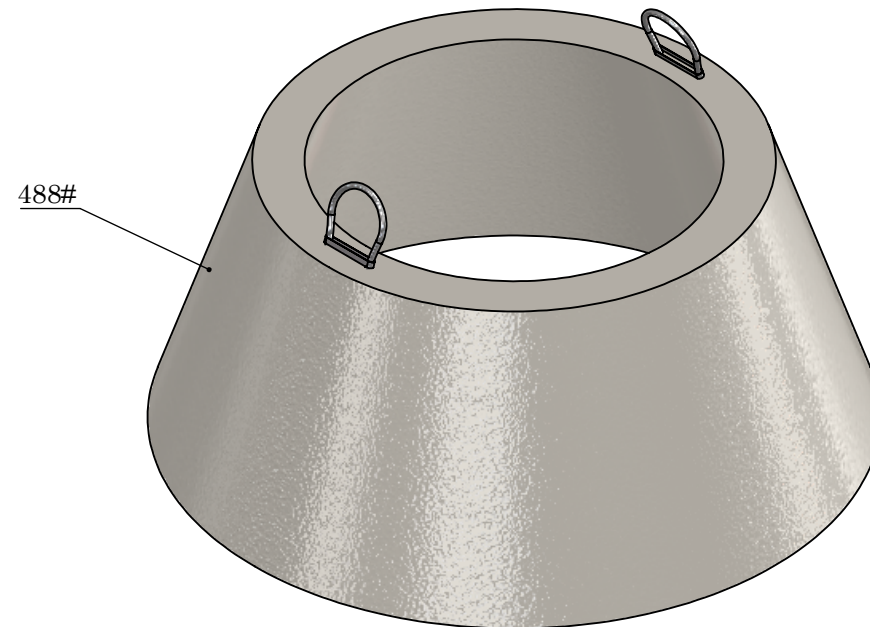

TOP VIEW

FRONT VIEW

REINFORCEMENT:

2215 E. BROOKLYN AVE
 SPOKANE, WA 99217
 TOLL FREE 1-800-888-4573
 (509) 325-4573 FAX (509) 325-5098
 SPOKANE - LEWISTON - YAKIMA
 www.wilbertprecast.com

TITLE:

MINI DRYWELL CONE

SIZE

B

DWG. NO.

#1806S

SCALE:

NTS

DATE:

6/9/2026